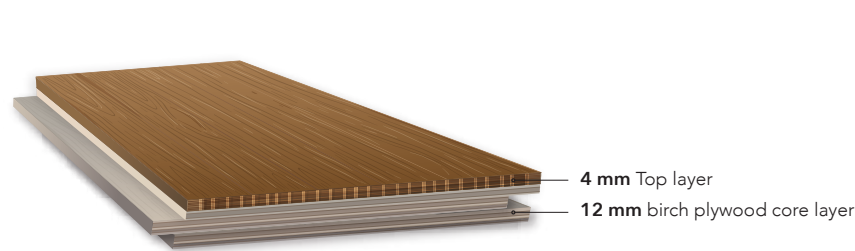

ACE 10"

Traditional

A classical design inspired in large natural spaces. Each board is a unique work of art. It is the perfect match for wide layouts such as commercial and residential areas.

Width	Thickness	Top Layer	Length	Grade	Species	Construction	Finish
10"	5/8"	4 mm	6 - 8'	Character Select	European oak	Engineered	Bona® UV Matt Lacquer

ACE 3.5"

Elegance

Quartz, honors the essence of elegant and timeless minimalism. Upgrade your entryways, hallways and dining rooms into exclusive spaces.