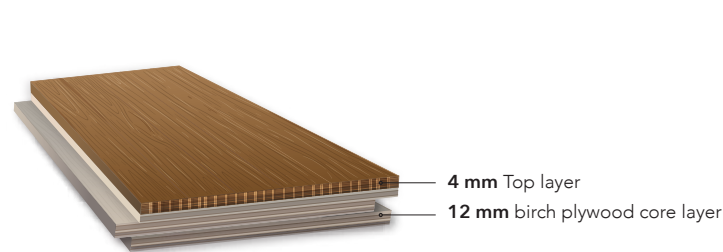

COLLECTIONS

ACE 6³/₄"

The Metropoli

Embodies the modern style of the big cities. Clean and sleek designs ideal for high-rise buildings, apartments and any space you want to expand.

Width	Thickness	Top Layer	Length	Grade	Species	Construction	Finish
6 3/4"	5/8"	4 mm	6 - 8'	Character	European oak	Engineered	Bona® UV Matt Lacquer

ACE 8"

Versatility

Transforms any room into an extraordinary space. This collection combines the greatest chromatic variety in the most requested size.