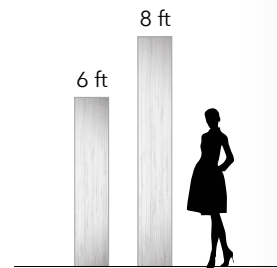

COLLECTIONS

ACE 6³/₄"

The Metropoli

Embodies the modern style of the big cities. Clean and sleek designs ideal for high-rise buildings, apartments and any space you want to expand.

Width	Thickness	Top Layer	Length	Grade	Species	Construction	Finish
6 3/4"	5/8"	4 mm	6 - 8'	Character	European oak	Engineered	Bona® UV Matt Lacquer

ACE 8"

Versatility

Transforms any room into an extraordinary space. This collection combines the greatest chromatic variety in the most requested size.