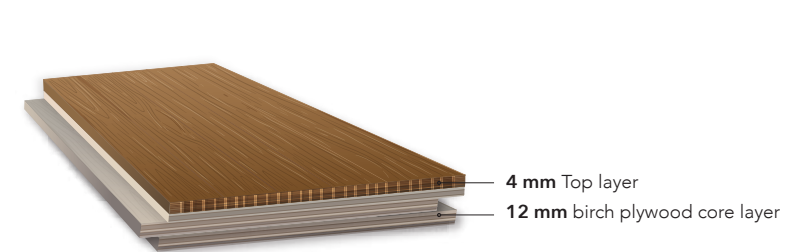

Width	Thickness	Top Layer	Length	Grade	Species	Construction	Finish
6 3/4"	5/8"	4 mm	6 - 8'	Character	European oak	Engineered	Bona® UV Matt Lacquer

ACE 8"

Versatility

Transforms any room into an extraordinary space. This collection combines the greatest chromatic variety in the most requested size.