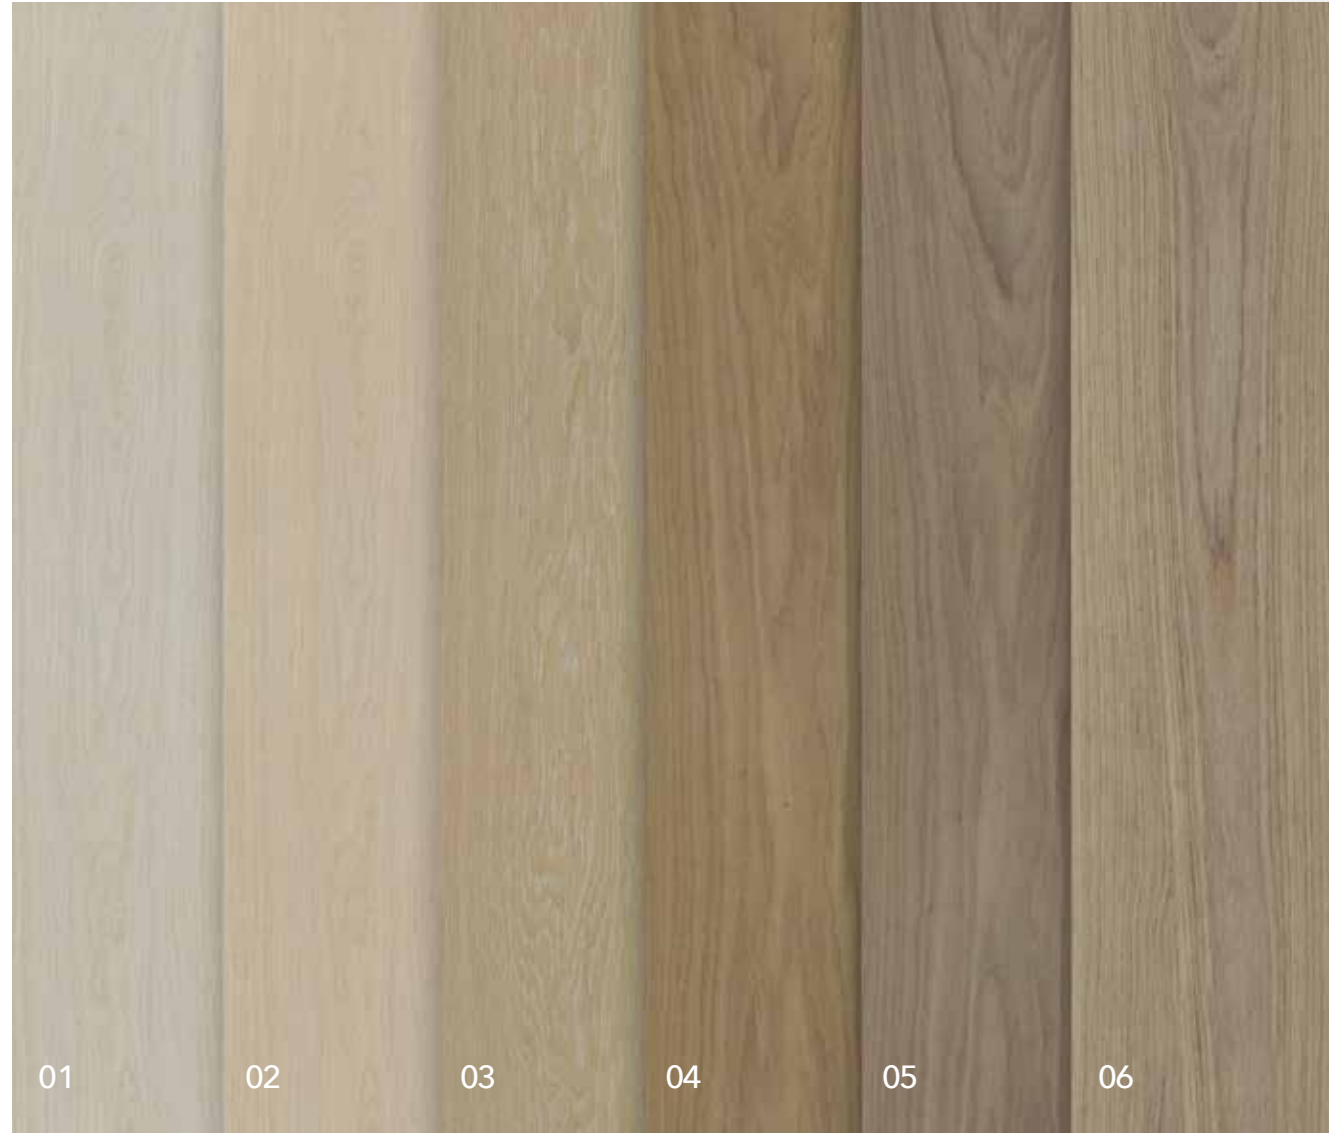

ACE

FLOORING

COLORS

01

Cool tones

From vibrant whites to deep grays, our cool tones are perfect for expanding any space and bringing peace and relaxation to your home.

Ideal for:

Private rooms such as offices, nurseries or bathrooms. They are also a great option for beach houses.

Natural tones

Keep your spaces always on trend with our timeless beiges and grays. Natural tones are versatile and will allow you to easily adapt your rooms by just changing the decoration. It also adds coziness without using darker colors.