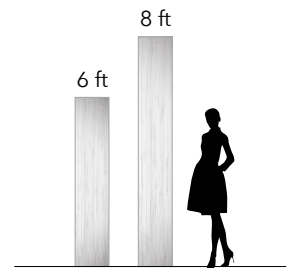

Width	Thickness	Top Layer	Length	Grade	Species	Construction	Finish
8"	5/8"	4 mm	6 - 8'	Character Select	European oak	Engineered	Bona® UV Matt Lacquer