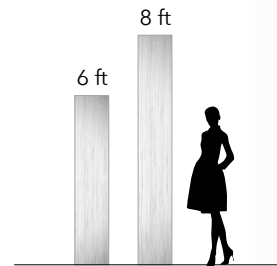

Width	Thickness	Top Layer	Length	Grade	Species	Construction	Finish
6 3/4"	5/8"	4 mm	6 - 8'	Character	European oak	Engineered	Bona® UV Matt Lacquer

ACE 8"

Versatility

Transforms any room into an extraordinary space. This collection combines the greatest chromatic variety in the most requested size.

Width	Thickness	Top Layer	Length	Grade	Species	Construction	Finish
8"	5/8"	4 mm	6 - 8'	Character Select	European oak	Engineered	Bona® UV Matt Lacquer

ACE 10"

Traditional

A classical design inspired in large natural spaces. Each board is a unique work of art. It is the perfect match for wide layouts such as commercial and residential areas.